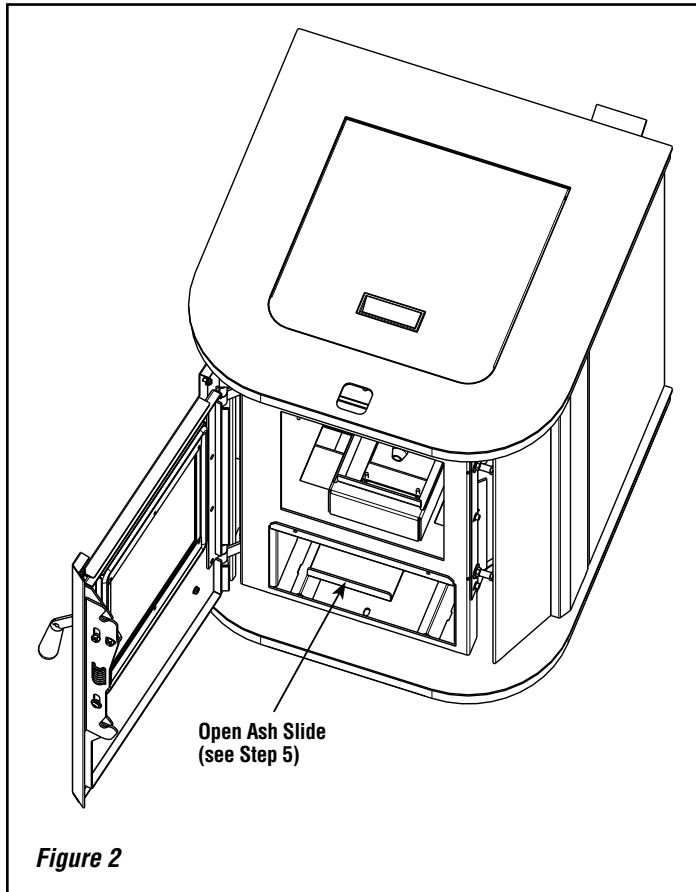

- **Step 5.** Open ash slide plate about 1-3/4" to increase the opening inside the firebox underneath the UltraGrate™. See **Figure 2**.
- **Step 6.** Rotate igniter assembly clockwise until mounting flange clears screw head.
- **Step 7.** Remove igniter assembly through the opening in the bottom of the firebox and out the ash pan opening.
- **Step 8.** Install the replacement igniter by reversing steps 4 through 7. Connect the wires as shown in **Figure 3**.

NOTE: DIAGRAMS & ILLUSTRATIONS ARE NOT TO SCALE.

Lennox Hearth Products reserves the right to make changes at any time, without notice, in design, materials, specifications, prices and the discontinuance of colors, styles and products. Consult your local distributor for fireplace code information.

LENNOX^{TM}

HEARTH PRODUCTS

1110 West Taft Avenue • Orange, CA 92865