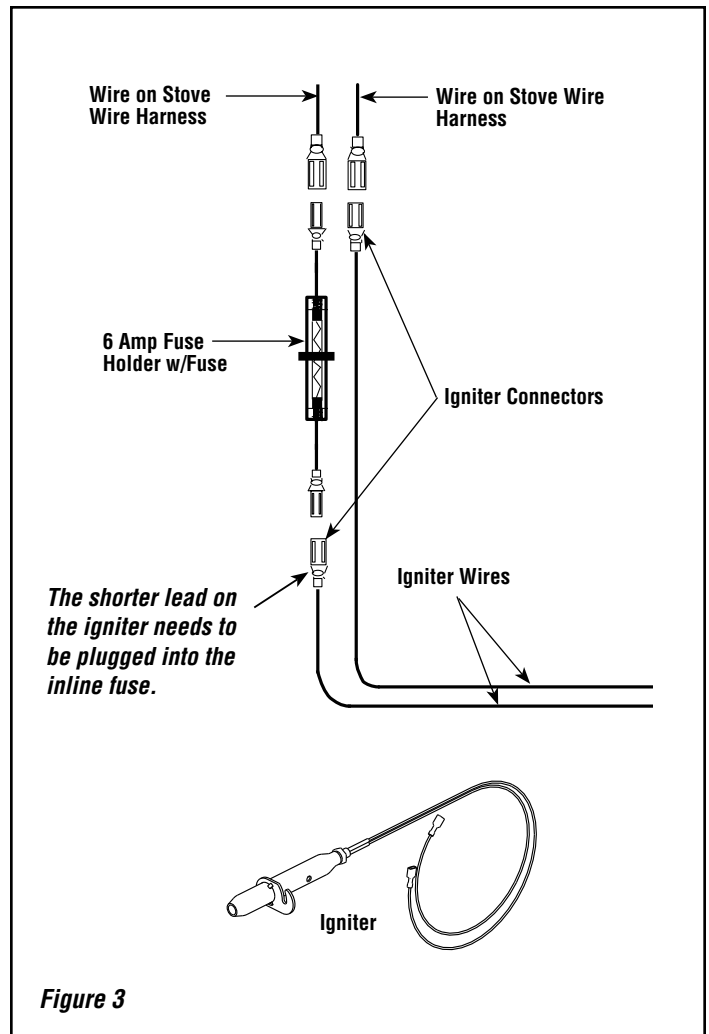

**TURN OFF THE STOVE AND ALLOW IT TO COMPLETELY COOL BEFORE PROCEEDING.**

INSTALLATION INSTRUCTIONS

- Step 1. UNPLUG STOVE.**
- Step 2.** Open left side door and locate igniter wires and unplug them.
- Step 3.** Open front door and remove UltraGrate™ and ash pan.
- Step 4.** Using a 5/32" allen wrench, loosen the screw inside of UltraGrate cradle on firebox back that holds igniter in place (see **Figure 1**). It does not need to be completely removed.

Figure 1

- Step 5.** Open ash slide plate about 1-3/4" to increase the opening inside the firebox underneath the UltraGrate™. See **Figure 2**.
- Step 6.** Rotate igniter assembly clockwise until mounting flange clears screw head.
- Step 7.** Remove igniter assembly through the opening in the bottom of the firebox and out the ash pan opening.
- Step 8.** Install the replacement igniter by reversing steps 4 through 7. Connect the wires as shown in **Figure 3**.