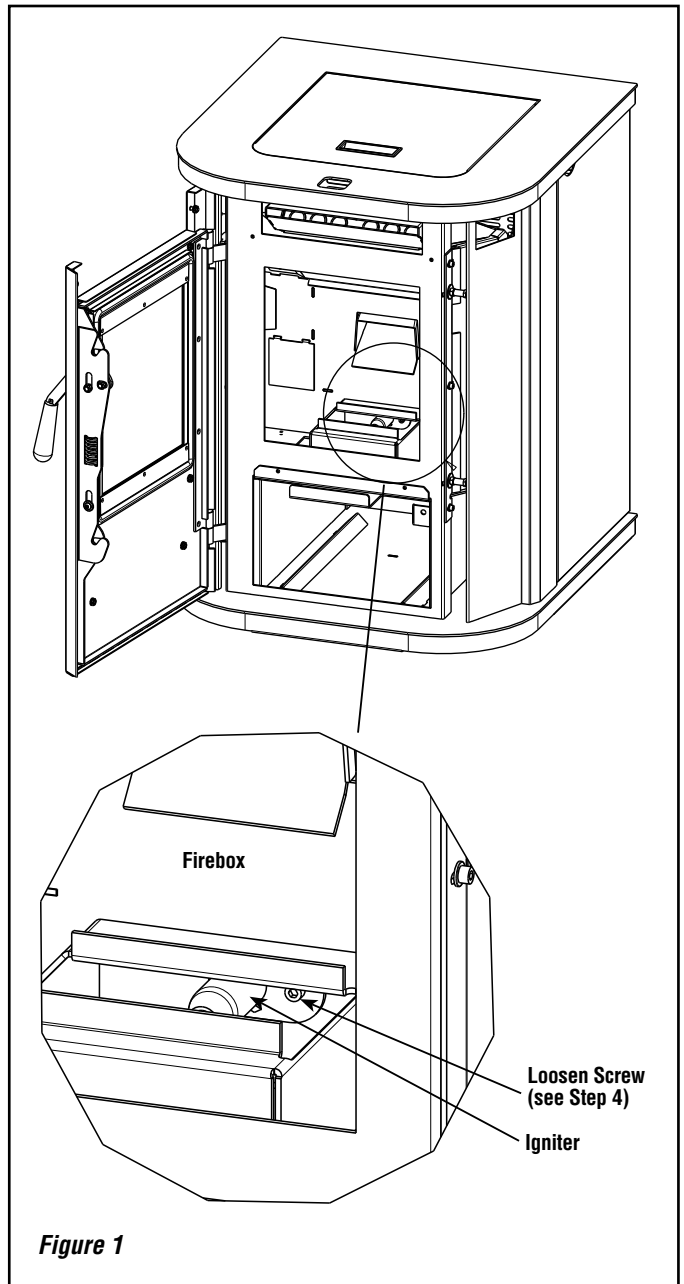

**TURN OFF THE STOVE AND ALLOW IT TO COMPLETELY COOL BEFORE PROCEEDING.**

INSTALLATION INSTRUCTIONS

- Step 1. UNPLUG STOVE.**
- Step 2.** Open left side door and locate igniter wires and unplug them.
- Step 3.** Open front door and remove UltraGrate™ and ash pan.
- Step 4.** Using a 5/32" allen wrench, loosen the screw inside of UltraGrate cradle on firebox back that holds igniter in place (see **Figure 1**). It does not need to be completely removed.

Figure 1

- Step 5.** Open ash slide plate about 1-3/4" to increase the opening inside the firebox underneath the UltraGrate™. See **Figure 2**.
- Step 6.** Rotate igniter assembly clockwise until mounting flange clears screw head.
- Step 7.** Remove igniter assembly through the opening in the bottom of the firebox and out the ash pan opening.
- Step 8.** Install the replacement igniter by reversing steps 4 through 7. Connect the wires as shown in **Figure 3**.